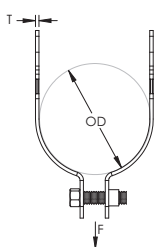

COPC Single Piece Strut Clamp for Copper Tube – COPC0125CP

- One piece break apart strut clamp
- Includes thread impression and captured screw
- Fits into open side of strut channel

Part Number	COPC0125CP
Material	Steel
Finish	Copper Electroplated
Copper Tube Size	1 1/4"
Outer Diameter (OD)	1 3/8"
Width (W)	1 1/4"
Thickness (T)	15 GA
Static Load (F)	600 lb
Standard Packaging Quantity	100 pc
UPC	78285634513
UNSPSC	40141725