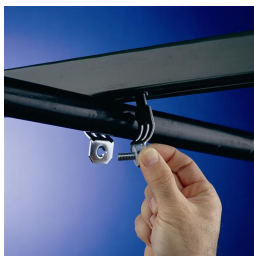

COPC Single Piece Strut Clamp for Copper Tube – COPC0125CP

- One piece break apart strut clamp
- Includes thread impression and captured screw
- Fits into open side of strut channel

Part Number	COPC0125CP
Material	Steel
Finish	Copper Electroplated
Copper Tube Size	1 1/4"
Outer Diameter (OD)	1 3/8"
Width (W)	1 1/4"
Thickness (T)	15 GA
Static Load (F)	600 lb
Standard Packaging Quantity	100 pc
UPC	78285634513
UNSPSC	40141725